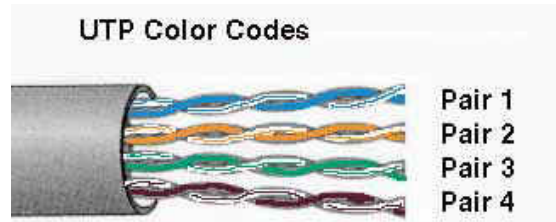

CAT 5 Wiring Code

Viewed from back
(cable end) of plug

Straight Cable
(Patch)

Pin	Pin	Color	Pair	Description
1	1	white/orange	2	TxData +
2	2	orange	2	TxData -
3	3	white/green	3	RecvData +
4	4	blue	1	Unused
5	5	white/blue	1	Unused
6	6	green	3	RecvData -
7	7	white/brown	4	Unused
8	8	brown	4	Unused

Crossover
Cable

Pin	Pin
1	3
2	6
3	1
4	4
5	5
6	2
7	7
8	8

A Loop test plug can be made like this

Loop Back Plug

Pin	Pin
1	3
2	6

Black box RJ45 connectors needs a wire length of 8.64mm