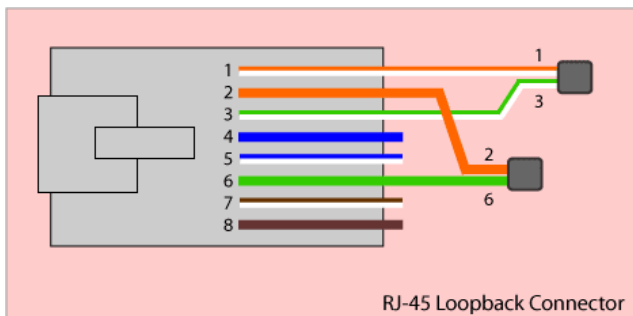

CAT 5 Wiring Code

Viewed from back
(cable end) of plug

Straight Cable
(Patch)

Pin	Pin	Color	Pair	Description
1	1	white/orange	2	TxData +
2	2	orange	2	TxData -
3	3	white/green	3	RecvData +
4	4	blue	1	Unused
5	5	white/blue	1	Unused
6	6	green	3	RecvData -
7	7	white/brown	4	Unused
8	8	brown	4	Unused

Crossover
Cable

Pin	Pin
1	3
2	6
3	1
4	4
5	5
6	2
7	7
8	8

A Loop test plug can be made like this

Loop Back Plug

Pin	Pin
1	3
2	6

Black box RJ45 connectors needs a wire length of 8.64mm