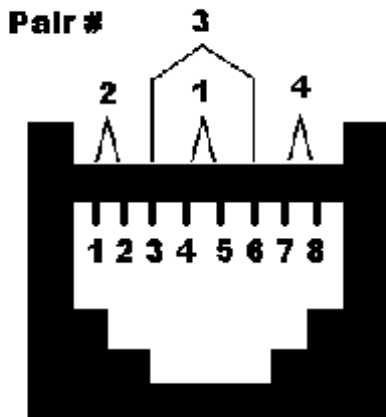

CAT 5 Wiring Code

Viewed from back
(cable end) of plug

Straight Cable
(Patch)

Pin	Pin	Color	Pair	Description
1	1	white/orange	2	TxData +
2	2	orange	2	TxData -
3	3	white/green	3	RecvData +
4	4	blue	1	Unused
5	5	white/blue	1	Unused
6	6	green	3	RecvData -
7	7	white/brown	4	Unused
8	8	brown	4	Unused

Crossover
Cable

Pin	Pin
1	3
2	6
3	1
4	4
5	5
6	2
7	7
8	8

A Loop test plug can be made like this

Loop Back Plug

Pin	Pin
1	3
2	6

Black box RJ45 connectors needs a wire length of 8.64mm